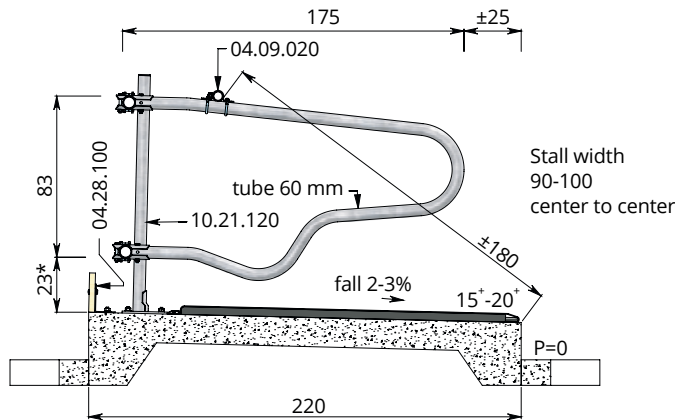

01.31.630
Heifers,
10-18 months
Single row