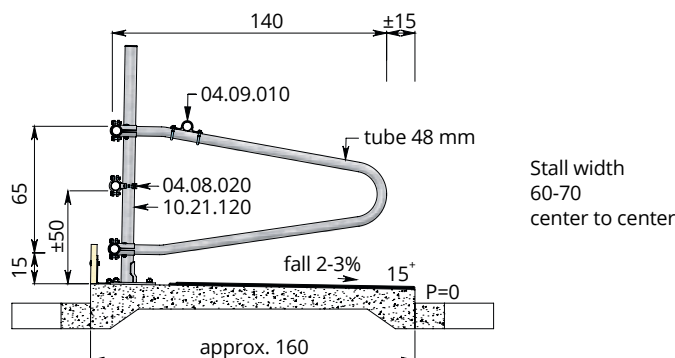

01.31.610
2-6 months
Single row