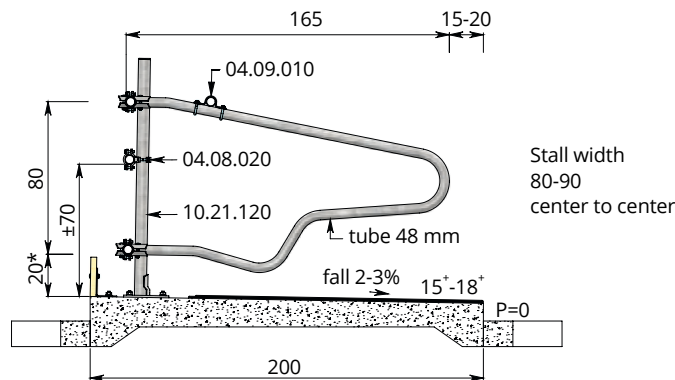

01.31.620
6-10 months
Single row