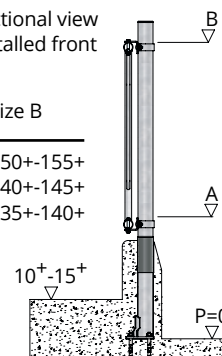

Sectional view installed front

Age	Size A	Size B
Cows	60+-65+	150+-155+
Young stock (10-15 months)	50+-55+	140+-145+
Young stock (3-10 months)	45+-50+	135+-140+

Diagonal feed front for cows and young stock

Cows, D=29 cm, H=95 cm, Length (center to center)	
22.11.500	325 cm (7 feed openings)
22.11.400	295 cm (6 feed openings)
22.11.300	212 cm (4 feed openings)
22.11.200	145 cm (2 feed openings)
Young stock 3-15 months, D=24 cm, H=95 cm, Length (c.t.c.)	
22.13.500	325 cm (8 feed openings)
22.13.400	290 cm (7 feed openings)
22.13.300	220 cm (5 feed openings)
22.13.200	160 cm (3 feed openings)

Fittings	
10.25.180	Support post 76 mm x 180 cm
11.02.250	Plastic protective sleeve 76 mm
10.26.160	Floor-mounted support post 76 mm x 160 cm
11.06.250	Stopper 76 mm
02.91.100	Set of feed front fasteners 76 mm
02.90.180	Hinge assembly for gate
02.90.950	Castor wheel (for gates longer than 2 m)