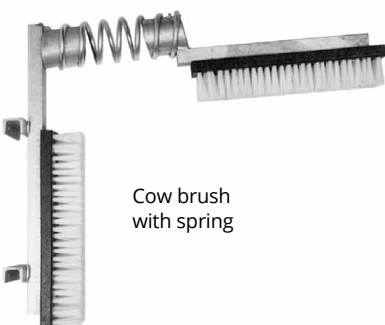

Cow brush with spring

11.15.200

Cow brush with spring

The spring prevents the cow brush from being damaged for example when cows are jumping.

11.15.900

Seperate brushes